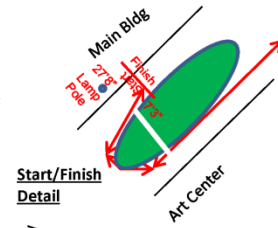

Kent Place School 5k
Summit, New Jersey

NJ17525JHP
Effective June 10, 2017 to Dec 31, 2027

All directions are given relative to the running direction.

Start/Finish: On Kent Place School entrance oval drive in front of the Main School Building, 27 feet 8 inches east of the eastern curb edge for the walkway to the Art Center Building and 7 feet 3 inches east of the black lamp pole on the western corner of the main building (next to the Center for Innovation canopy entrance).

Mile 1: On Whittredge between Hobart and Dogwood at #35 on the right and 9 feet 6 inches after utility pole 3507ST on the right.

Mile 2: On Whittredge between Essex and Dogwood 3 feet before the manhole in the road in front of #52 on the right and 76 feet before utility pole JC3061ST on the left.

Mile 3: On Norwood at the northern entrance drive to Kent Place School, 15 feet before utility pole JC1751ST on the right.

Measured by Jane H. Parks
June 5, 2017
janehp3@gmail.com