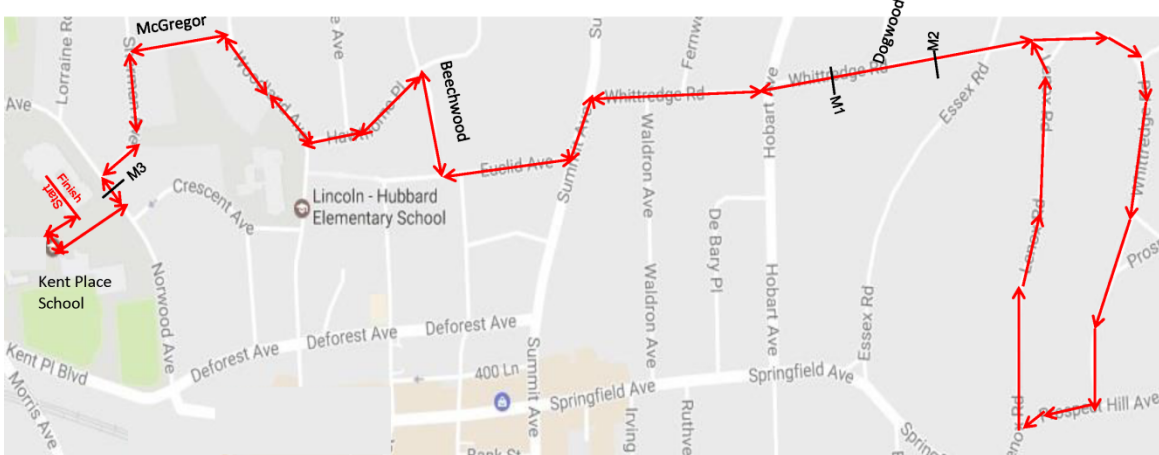

Kent Place School 5k
Summit, New Jersey

NJ17525JHP
Effective June 10, 2017 to Dec 31, 2027

All directions are given relative to the running direction.

Start/Finish: On Kent Place School entrance oval drive in front of the Main School Building, 27 feet 8 inches east of the eastern curb edge for the walkway to the Art Center Building and 7 feet 3 inches east of the black lamp pole on the western corner of the main building (next to the Center for Innovation canopy entrance).

Mile 1: On Whittredge between Hobart and Dogwood at #35 on the right and 9 feet 6 inches after utility pole 3507ST on the right.

Mile 2: On Whittredge between Essex and Dogwood 3 feet before the manhole in the road in front of #52 on the right and 76 feet before utility pole JC3061ST on the left.

Mile 3: On Norwood at the northern entrance drive to Kent Place School, 15 feet before utility pole JC1751ST on the right.

Measured by Jane H. Parks
June 5, 2017
janehp3@gmail.com